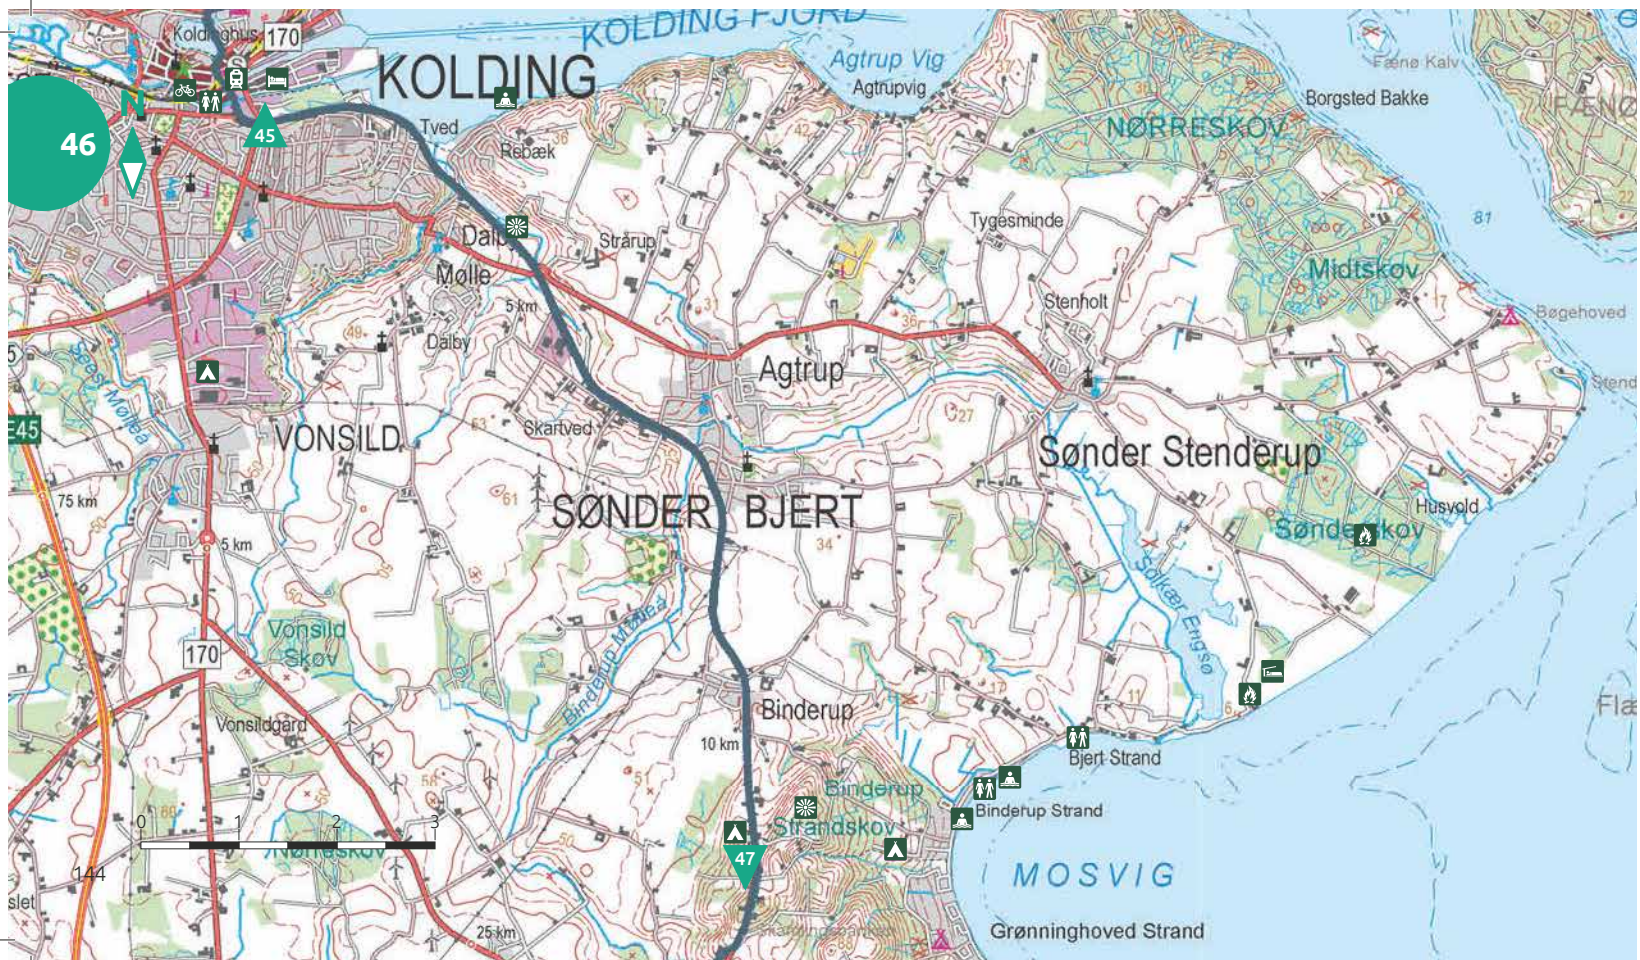

SE 142

51

45

-  CAMPING
-  HOTEL
-  BASIC CAMPSITE
-  YOUTH HOSTEL
-  SHELTER
-  EATERIES
-  CAMPFIRE
-  TOILET
-  VIEW
-  BIKE SERVICE
-  TOURIST-INFO
-  BIKE RENTAL
-  PARKING
-  TRAIN STATION
-  SHOPPING
-  FERRY
-  1-6 ATTRACTIONS
-  THE ROUTE

-  CAMPING
-  HOTEL
-  BASIC CAMPSITE
-  YOUTH HOSTEL
-  SHELTER
-  EATERIES
-  CAMPFIRE
-  TOILET
-  VIEW
-  BIKE SERVICE
-  TOURIST-INFO
-  BIKE RENTAL
-  PARKING
-  TRAIN STATION
-  SHOPPING
-  FERRY
-  ATTRACTIONS
-  THE ROUTE