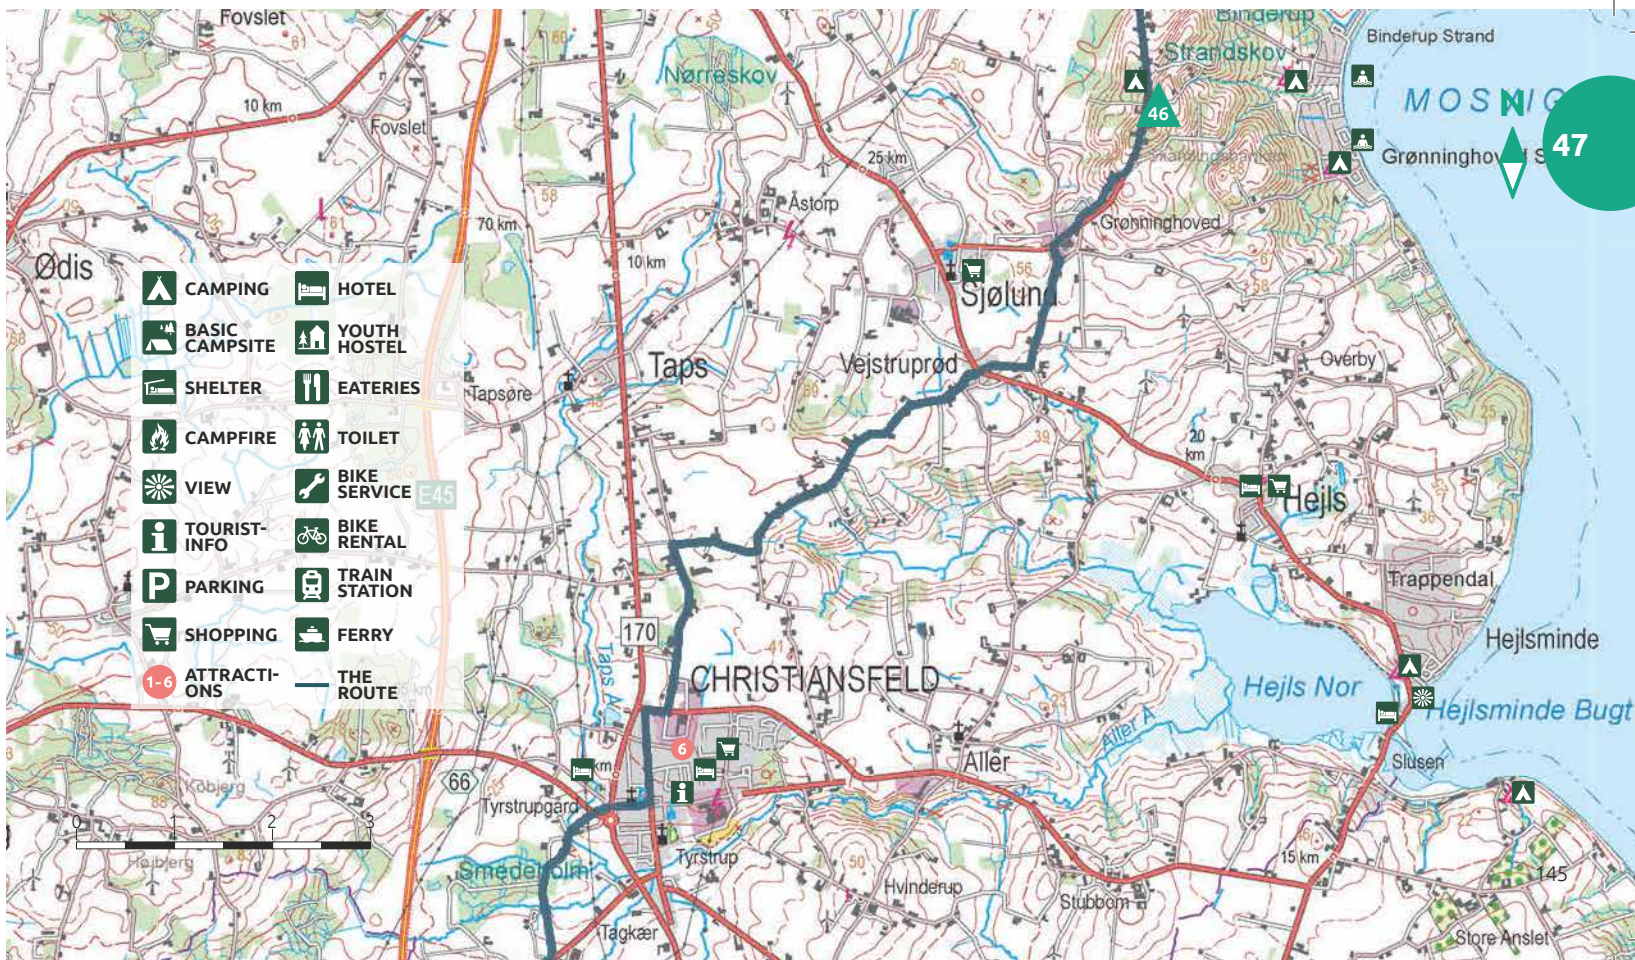

SE 142

51

45

-  CAMPING
-  HOTEL
-  BASIC CAMPSITE
-  YOUTH HOSTEL
-  SHELTER
-  EATERIES
-  CAMPFIRE
-  TOILET
-  VIEW
-  BIKE SERVICE
-  TOURIST-INFO
-  BIKE RENTAL
-  PARKING
-  TRAIN STATION
-  SHOPPING
-  FERRY
-  1-6 ATTRACTIONS
-  THE ROUTE

-  CAMPING
-  HOTEL
-  BASIC CAMPSITE
-  YOUTH HOSTEL
-  SHELTER
-  EATERIES
-  CAMPFIRE
-  TOILET
-  VIEW
-  BIKE SERVICE
-  TOURIST-INFO
-  BIKE RENTAL
-  PARKING
-  TRAIN STATION
-  SHOPPING
-  FERRY
-  ATTRACTIONS
-  THE ROUTE